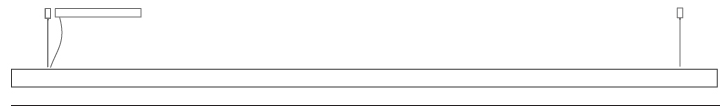

PROJECT
TYPE
SPECIFIER
QUANTITY
DATE

LED60 SUSPENSION

D71019- -

base number
Color   Temperature   Finish   Options

1. To build a product code in our configurator select the specify button on the base model # product page
2. To build a manual product code on this datasheet choose from the options listed below in blue font and add the suffix to the base model #

GENERAL

Series: Woodlin
Subseries: LED60
Brand: Tunto
Division: Design
Mounting Type: Suspension
Mounting Location: Ceiling
Subcategory: Profile

PHYSICAL

Shape: Rectangle
Length (mm): 2000
Length (in): 78 3/4
Width (mm): 60
Width (in): 2 3/8
Height (mm): 60
Height (in): 2 3/8
Max. Overall Height (mm): 2060
Max. Overall Height (in): 81 1/8
Light Distribution: Direct
Diffuser: Opal
Fixture Finish: [WAL / ASH / OAK / BLK / WHI](#)
Fixture Material: Wood
Cable Details: 2000mm / 78 3/4"

ELECTRICAL

Lamp Type: LED
Input Wattage (W): 90
Total Output Wattage (W): 75.9
Dimming: Tri-Mode (Non-Dimming and Phase Dimming (120Vac only) and 0-10V Dimming)
Driver Included: Yes
Driver Location: Integrated
Driver Type: Constant Current - Universal
Driver Class: Class 2
Input Voltage (V): 120 - 277
Constant Current (MA): 700

LED

Color Temperature (°K): [2700 / 3000 / 4000](#)
Max. Delivered Lumen (lm): 6550
CRI: >93 CRI
Lamp Life (hrs): 50000

OPTICAL

RATINGS AND CERTIFICATIONS

Certified By: Certified for North American Standards
IP rating: IP20

2000mm 78 3/4"

60mm 2 3/8"

Direct